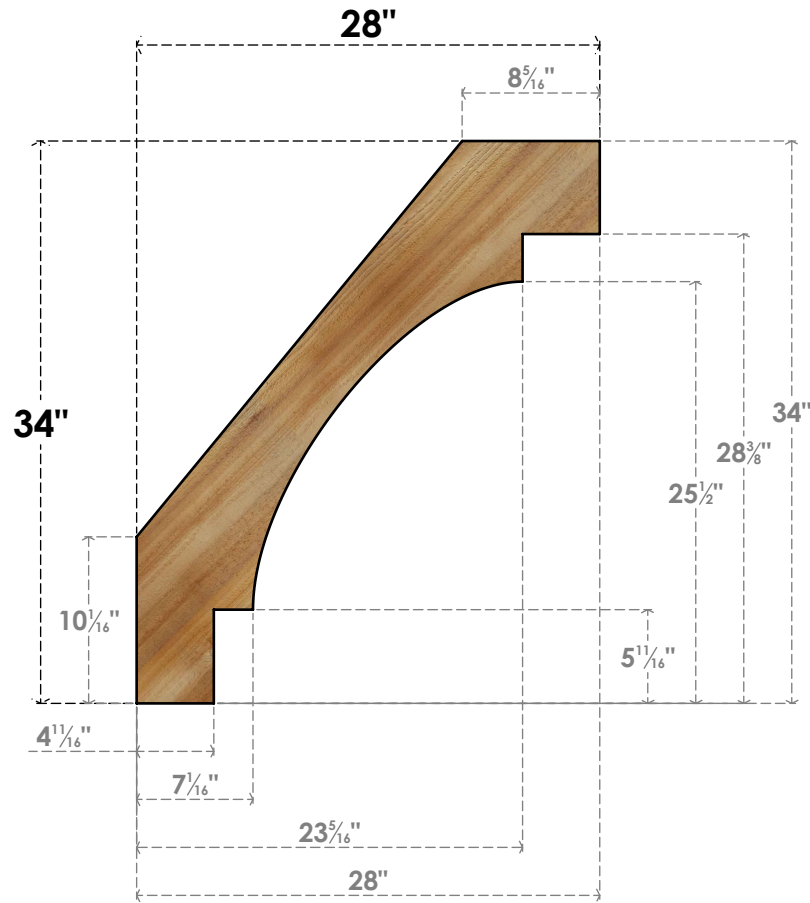

BRC04X28X34MRC00RWR

4"W X 28"D X 34"H MERCED ROUGH SAWN BRACE, WESTERN RED CEDAR

SIDE

FRONT

EKENA MILLWORK
 2300 WEST MAIN ST.
 CLARKSVILLE, TX 75426
 TOLL FREE: 866-607-0453
 WWW.EKENAMILLWORK.COM

NOTES

1. INSTALLATION TO BE COMPLETED IN ACCORDANCE WITH MANUFACTURER'S SPECIFICATIONS.
2. DRAWING MAY NOT BE TO SCALE
3. THIS DRAWING IS INTENDED FOR DESIGN AND PLANNING PURPOSES ONLY.
4. ALL INFORMATION CONTAINED HEREIN WAS CURRENT AT THE TIME OF DEVELOPMENT BUT MUST BE REVIEWED AND APPROVED BY THE PRODUCT MANUFACTURER TO BE CONSIDERED ACCURATE.
5. PRODUCTS ARE NOT KILN DRIED. THIS ITEM IS UNIQUE AND WILL CONTAIN THE NATURAL VARIATIONS THAT THE WOOD SPECIES OFFERS. THIS MAY RESULT IN VARIATIONS UP TO 1/4"