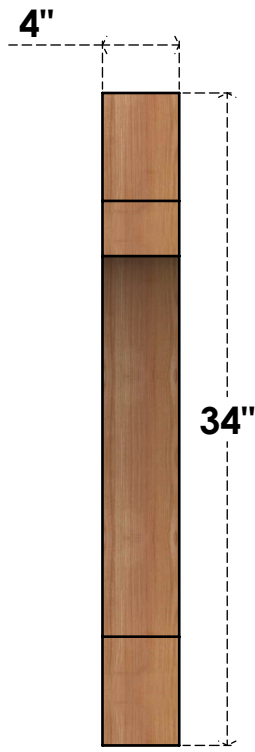

BRC04X28X34MRC00RWR

4"W X 28"D X 34"H MERCED ROUGH SAWN BRACE, WESTERN RED CEDAR

SIDE

FRONT

EKENA MILLWORK
 2300 WEST MAIN ST.
 CLARKSVILLE, TX 75426
 TOLL FREE: 866-607-0453
 WWW.EKENAMILLWORK.COM

NOTES

1. INSTALLATION TO BE COMPLETED IN ACCORDANCE WITH MANUFACTURER'S SPECIFICATIONS.
2. DRAWING MAY NOT BE TO SCALE
3. THIS DRAWING IS INTENDED FOR DESIGN AND PLANNING PURPOSES ONLY.
4. ALL INFORMATION CONTAINED HEREIN WAS CURRENT AT THE TIME OF DEVELOPMENT BUT MUST BE REVIEWED AND APPROVED BY THE PRODUCT MANUFACTURER TO BE CONSIDERED ACCURATE.
5. PRODUCTS ARE NOT KILN DRIED. THIS ITEM IS UNIQUE AND WILL CONTAIN THE NATURAL VARIATIONS THAT THE WOOD SPECIES OFFERS. THIS MAY RESULT IN VARIATIONS UP TO 1/4"